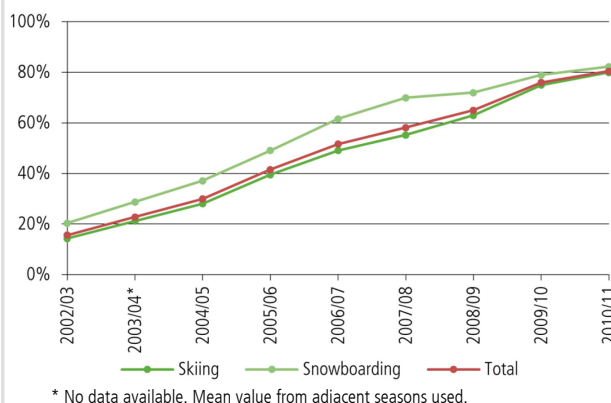

# bfu-survey 2011

## Use of protective equipment in skiing and snowboarding

**Figure 1**  
Rate of helmet use amongst skiers and snowboarders according to age group, 2010/11

81 % of skiers and snowboarders wore a snow-sport helmet in winter season 2010/11. This is an increase of 5 percentage points in comparison to the previous year. It is the same for both genders although more women (83 %) wore a helmet than men (79 %). However, for the 18 to 25 age group a decrease of 4 percentage points was observed. For Swiss residents, the rate of helmet use went up in comparison to the previous year by only 2 percentage points to 84 %, while for foreign guests on Swiss slopes it increased by 11 percentage points to 72 %.

**Figure 2**  
Rate of helmet use amongst skiers and snowboarders according to winter season, 2002/03–2010/11

The difference in the rate of use of helmets between the two sport types is declining. The rate of use for skiers increased by 5 percentage points to 80 %, while for snowboarders it went up by 3 percentage points to 82 %. The difference in the rate of helmet use between German-speaking Switzerland (85 %) and French-speaking Switzerland (67 %) also declined. The rate of use in the latter has gone up by 11 percentage points since the previous winter season, while in the former there was an increase of only 4 percentage points. The use of back protectors decreased for both skiers (-1 percentage point) and snowboarders (-9 percentage points).