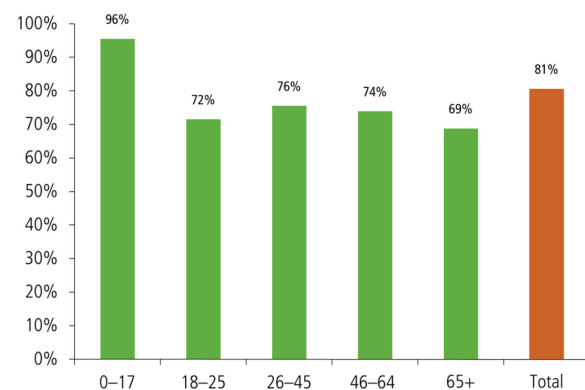

# bfu-survey 2011

## Use of protective equipment in skiing and snowboarding

**Figure 1**  
Rate of helmet use amongst skiers and snowboarders according to age group, 2010/11

81 % of skiers and snowboarders wore a snow-sport helmet in winter season 2010/11. This is an increase of 5 percentage points in comparison to the previous year. It is the same for both genders although more women (83 %) wore a helmet than men (79 %). However, for the 18 to 25 age group a decrease of 4 percentage points was observed. For Swiss residents, the rate of helmet use went up in comparison to the previous year by only 2 percentage points to 84 %, while for foreign guests on Swiss slopes it increased by 11 percentage points to 72 %.

**Figure 2**  
Rate of helmet use amongst skiers and snowboarders according to winter season, 2002/03–2010/11

The difference in the rate of use of helmets between the two sport types is declining. The rate of use for skiers increased by 5 percentage points to 80 %, while for snowboarders it went up by 3 percentage points to 82 %. The difference in the rate of helmet use between German-speaking Switzerland (85 %) and French-speaking Switzerland (67 %) also declined. The rate of use in the latter has gone up by 11 percentage points since the previous winter season, while in the former there was an increase of only 4 percentage points. The use of back protectors decreased for both skiers (-1 percentage point) and snowboarders (-9 percentage points).